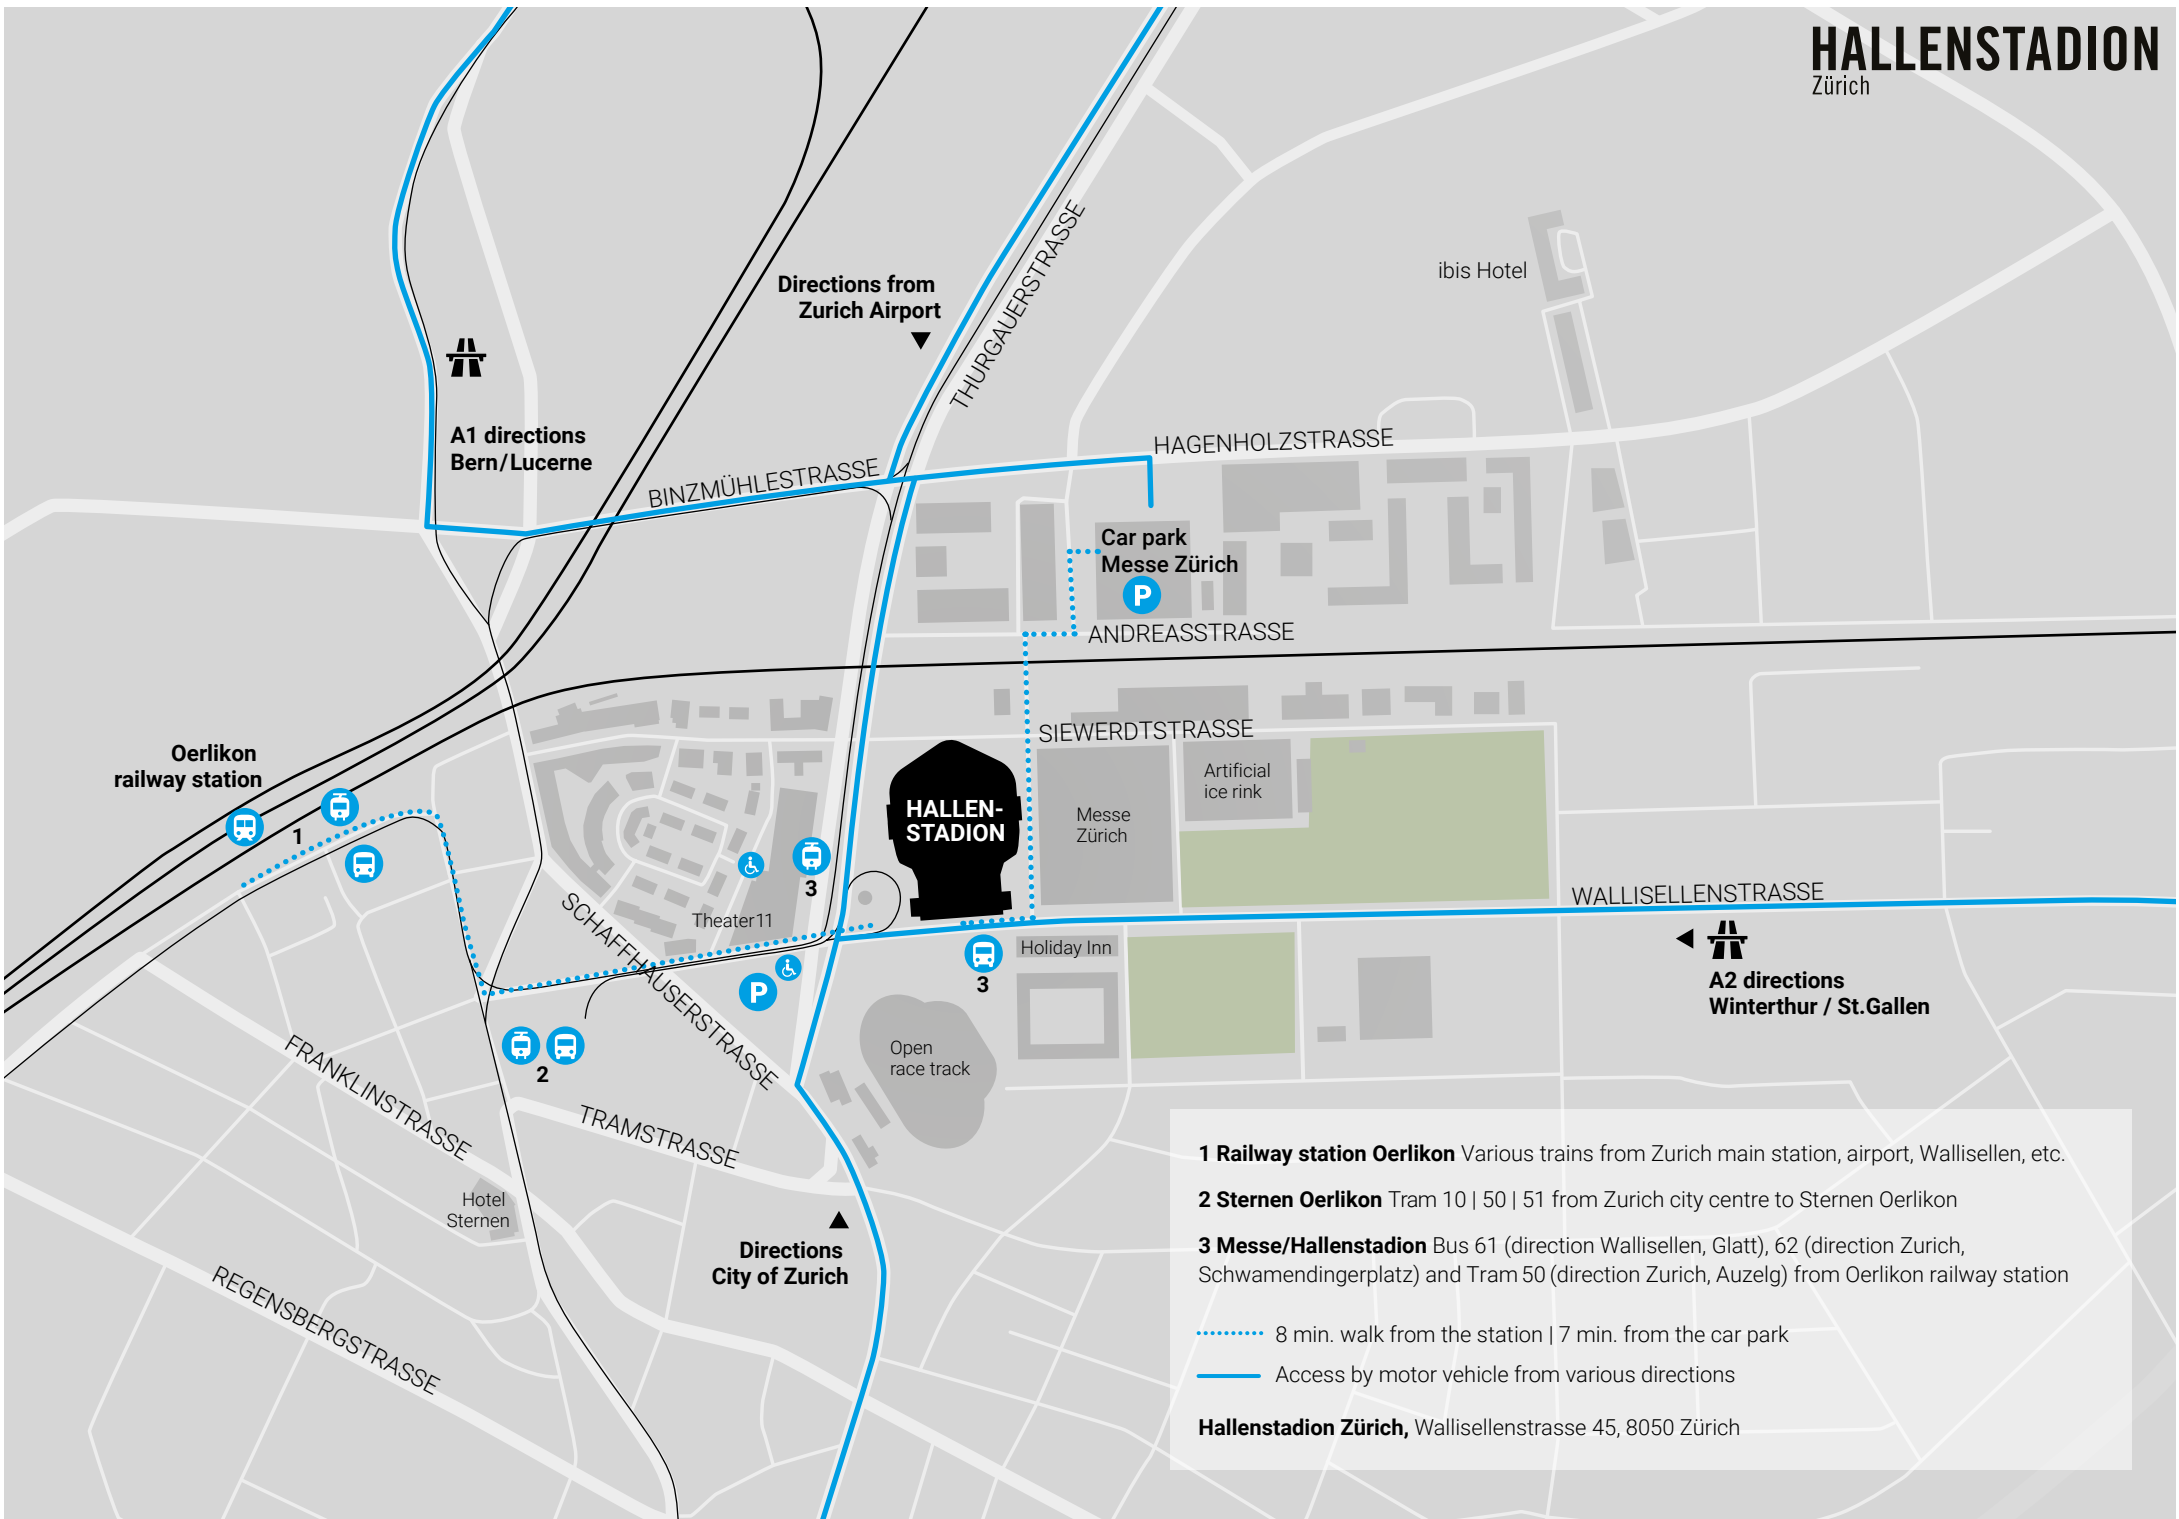

HALLENSTADION

Zürich

1 Railway station Oerlikon Various trains from Zurich main station, airport, Wallisellen, etc.

2 Sternen Oerlikon Tram 10 | 50 | 51 from Zurich city centre to Sternen Oerlikon

3 Messe/Hallenstadion Bus 61 (direction Wallisellen, Glatt), 62 (direction Zurich, Schwamendingerplatz) and Tram 50 (direction Zurich, Auzelg) from Oerlikon railway station

..... 8 min. walk from the station | 7 min. from the car park

— Access by motor vehicle from various directions

Hallenstadion Zürich, Wallisellenstrasse 45, 8050 Zürich

HALLENSTADION Zürich

Direction
Siewerdstrasse

Direction
Wallisellenstrasse

- 1** Main entrance west
- 2** Main entrance east
- 3** Porter's lodge
- 4** VIP-Entrance / Valet parking
- 5** Media entrance
- 6** Catering delivery
- 7** Restaurant Frontline west
- 8** Restaurant Frontline east
- 9** Backstage entrance
- A** Gate A
- B** Gate B
- C** Gate C
- D** Passageway Gate D
- E** Driveway BPN
- F** Driveway BPN
- Bus stop Messe/Hallenstadion
- Tram stop Messe/Hallenstadion
- Footpaths
- Routes

Car Park Messe Zürich

OSCAR BONOMO-WEG

Messe Zürich

Tram loop
(Fountain)

WALLISELLENSTRASSE

Direction Schwamendingen

Holiday Inn