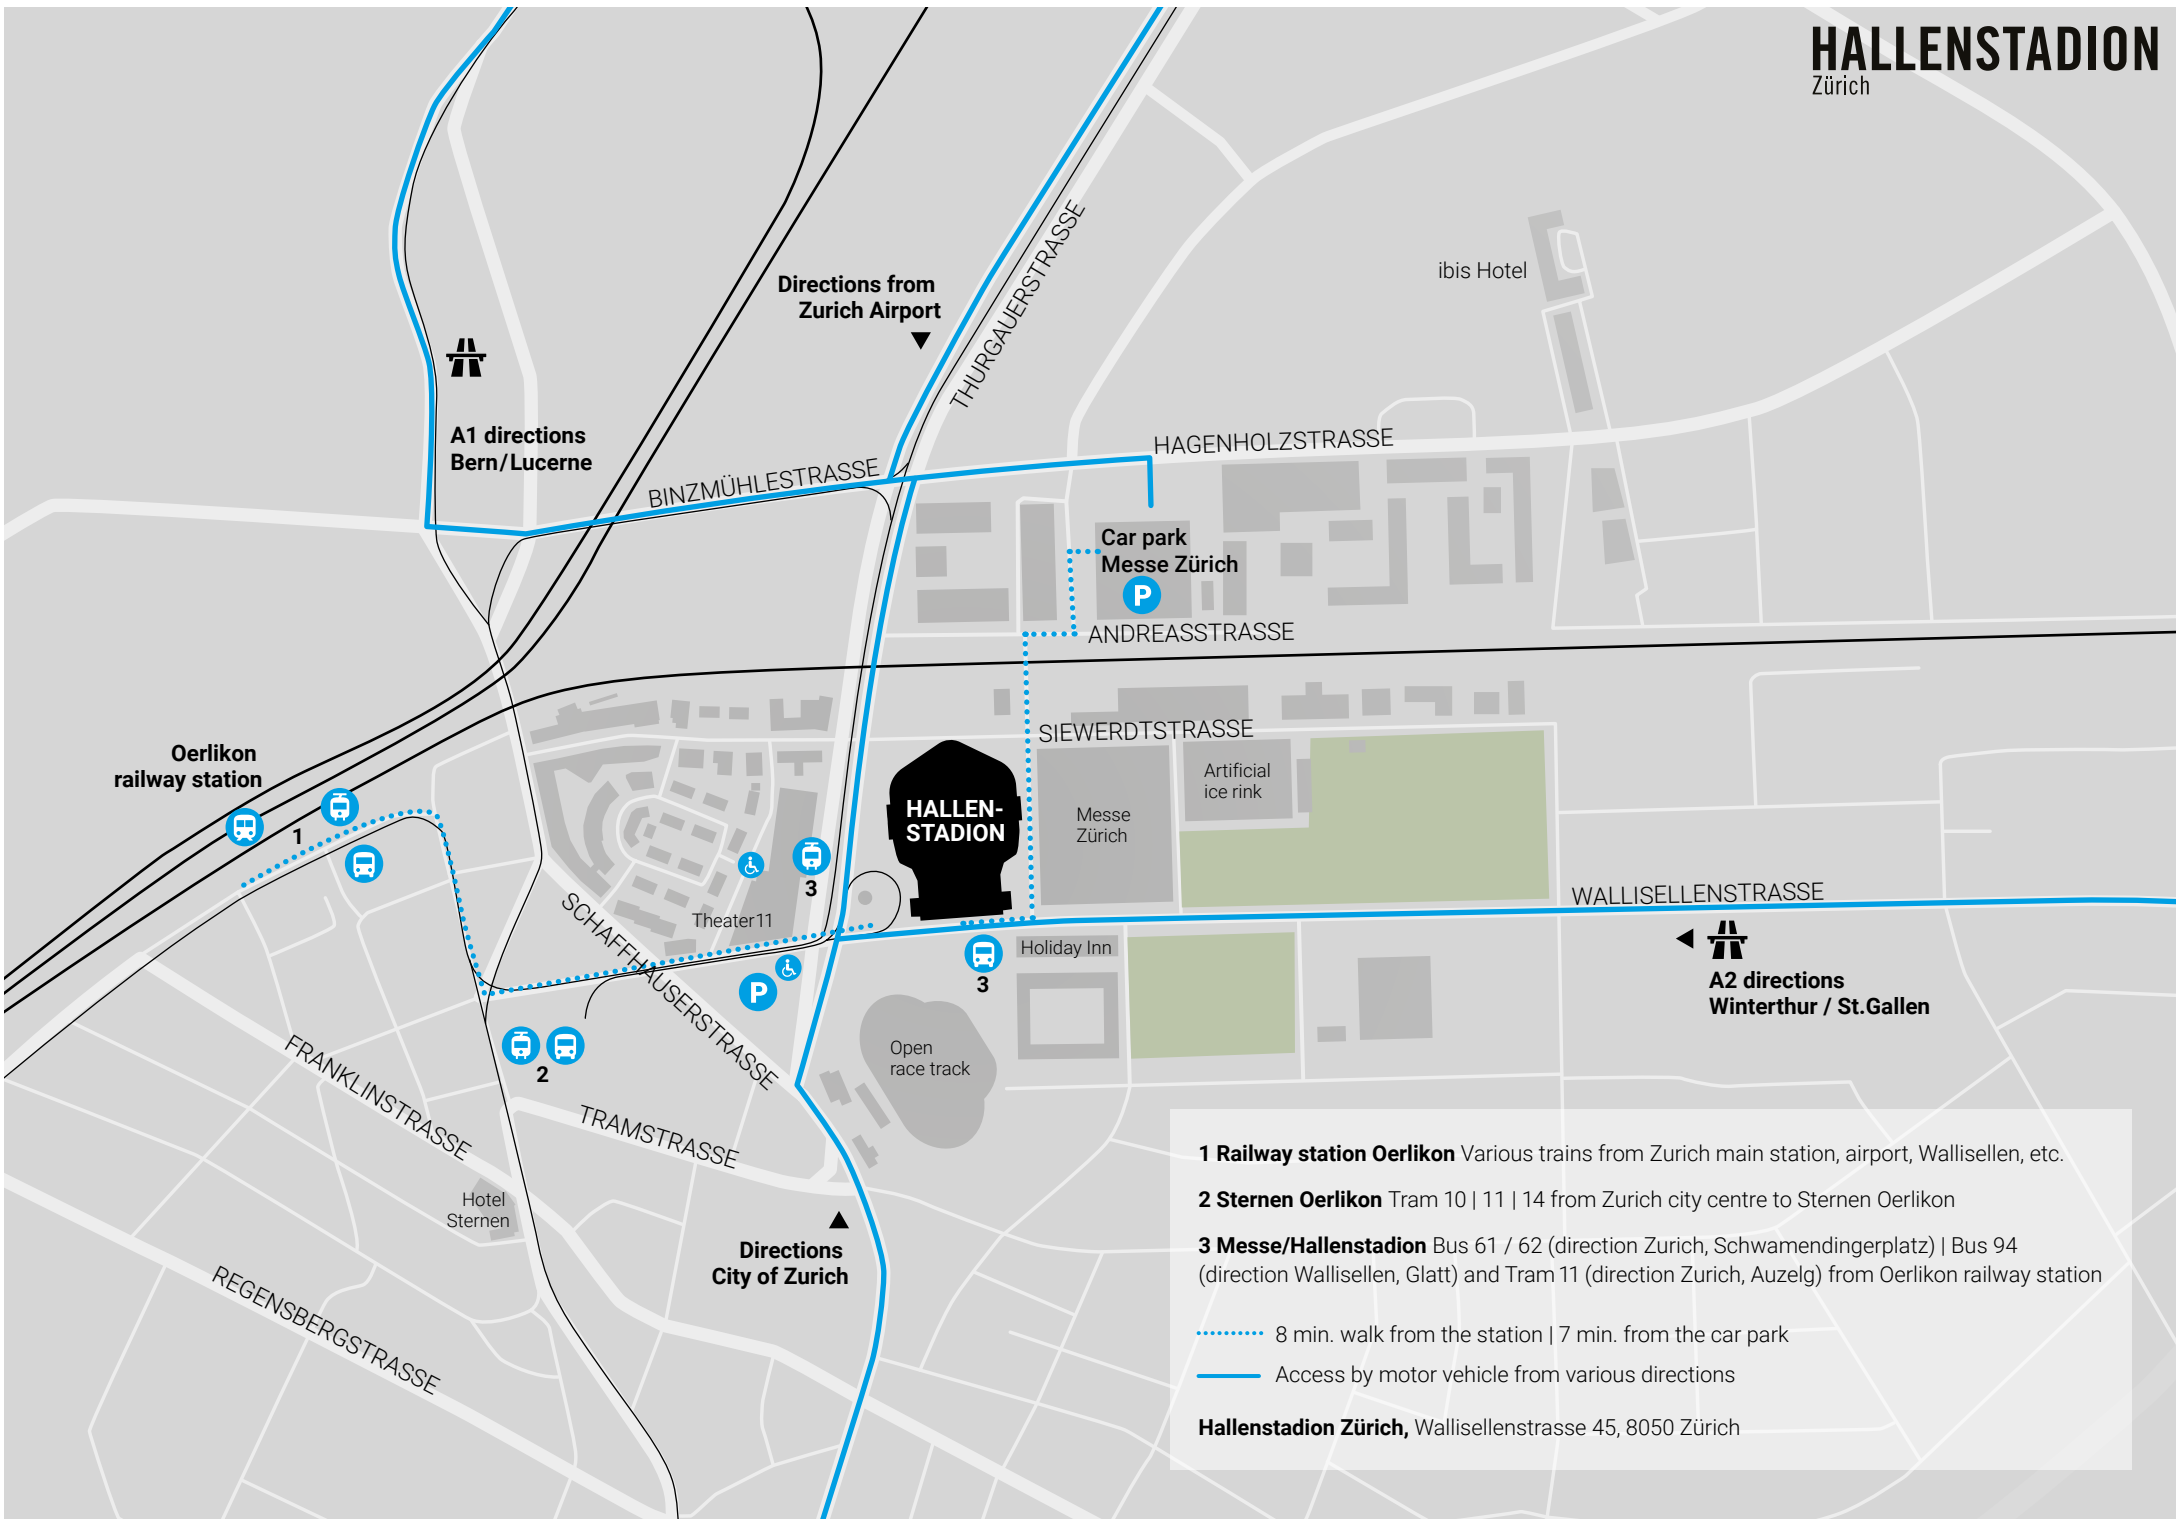

HALLENSTADION

Zürich

Oerlikon railway station

A1 directions
Bern/Lucerne

Directions from
Zurich Airport

Car park
Messe Zürich

HALLENSTADION

A2 directions
Winterthur / St.Gallen

Directions
City of Zurich

- 1 Railway station Oerlikon** Various trains from Zurich main station, airport, Wallisellen, etc.
 - 2 Sternen Oerlikon** Tram 10 | 11 | 14 from Zurich city centre to Sternen Oerlikon
 - 3 Messe/Hallenstadion** Bus 61 / 62 (direction Zurich, Schwamendingerplatz) | Bus 94 (direction Wallisellen, Glatt) and Tram 11 (direction Zurich, Auzeleg) from Oerlikon railway station
- 8 min. walk from the station | 7 min. from the car park
- Access by motor vehicle from various directions
- Hallenstadion Zürich**, Wallisellenstrasse 45, 8050 Zürich

HALLENSTADION

Zürich

Direction
Siewerdstrasse

Direction
Wallisellenstrasse

Car Park Messe Zürich

- 1 Main entrance west
- 2 Main entrance east
- 3 Porter's lodge
- 4 VIP-Entrance / Valet Parking
- 5 Media entrance
- 6 Catering delivery
- 7 Restaurant Frontline west
- 8 Restaurant Frontline east
- 9 Backstage entrance

- A Gate A
- B Gate B
- C Gate C
- D Passageway Gate D
- E Driveway BPN
- F Driveway BPN
- Bus stop Messe/Hallenstadion
- Tram stop Messe/Hallenstadion

..... Footpaths — Routes

Messe Zürich

Direction Schwamendingen