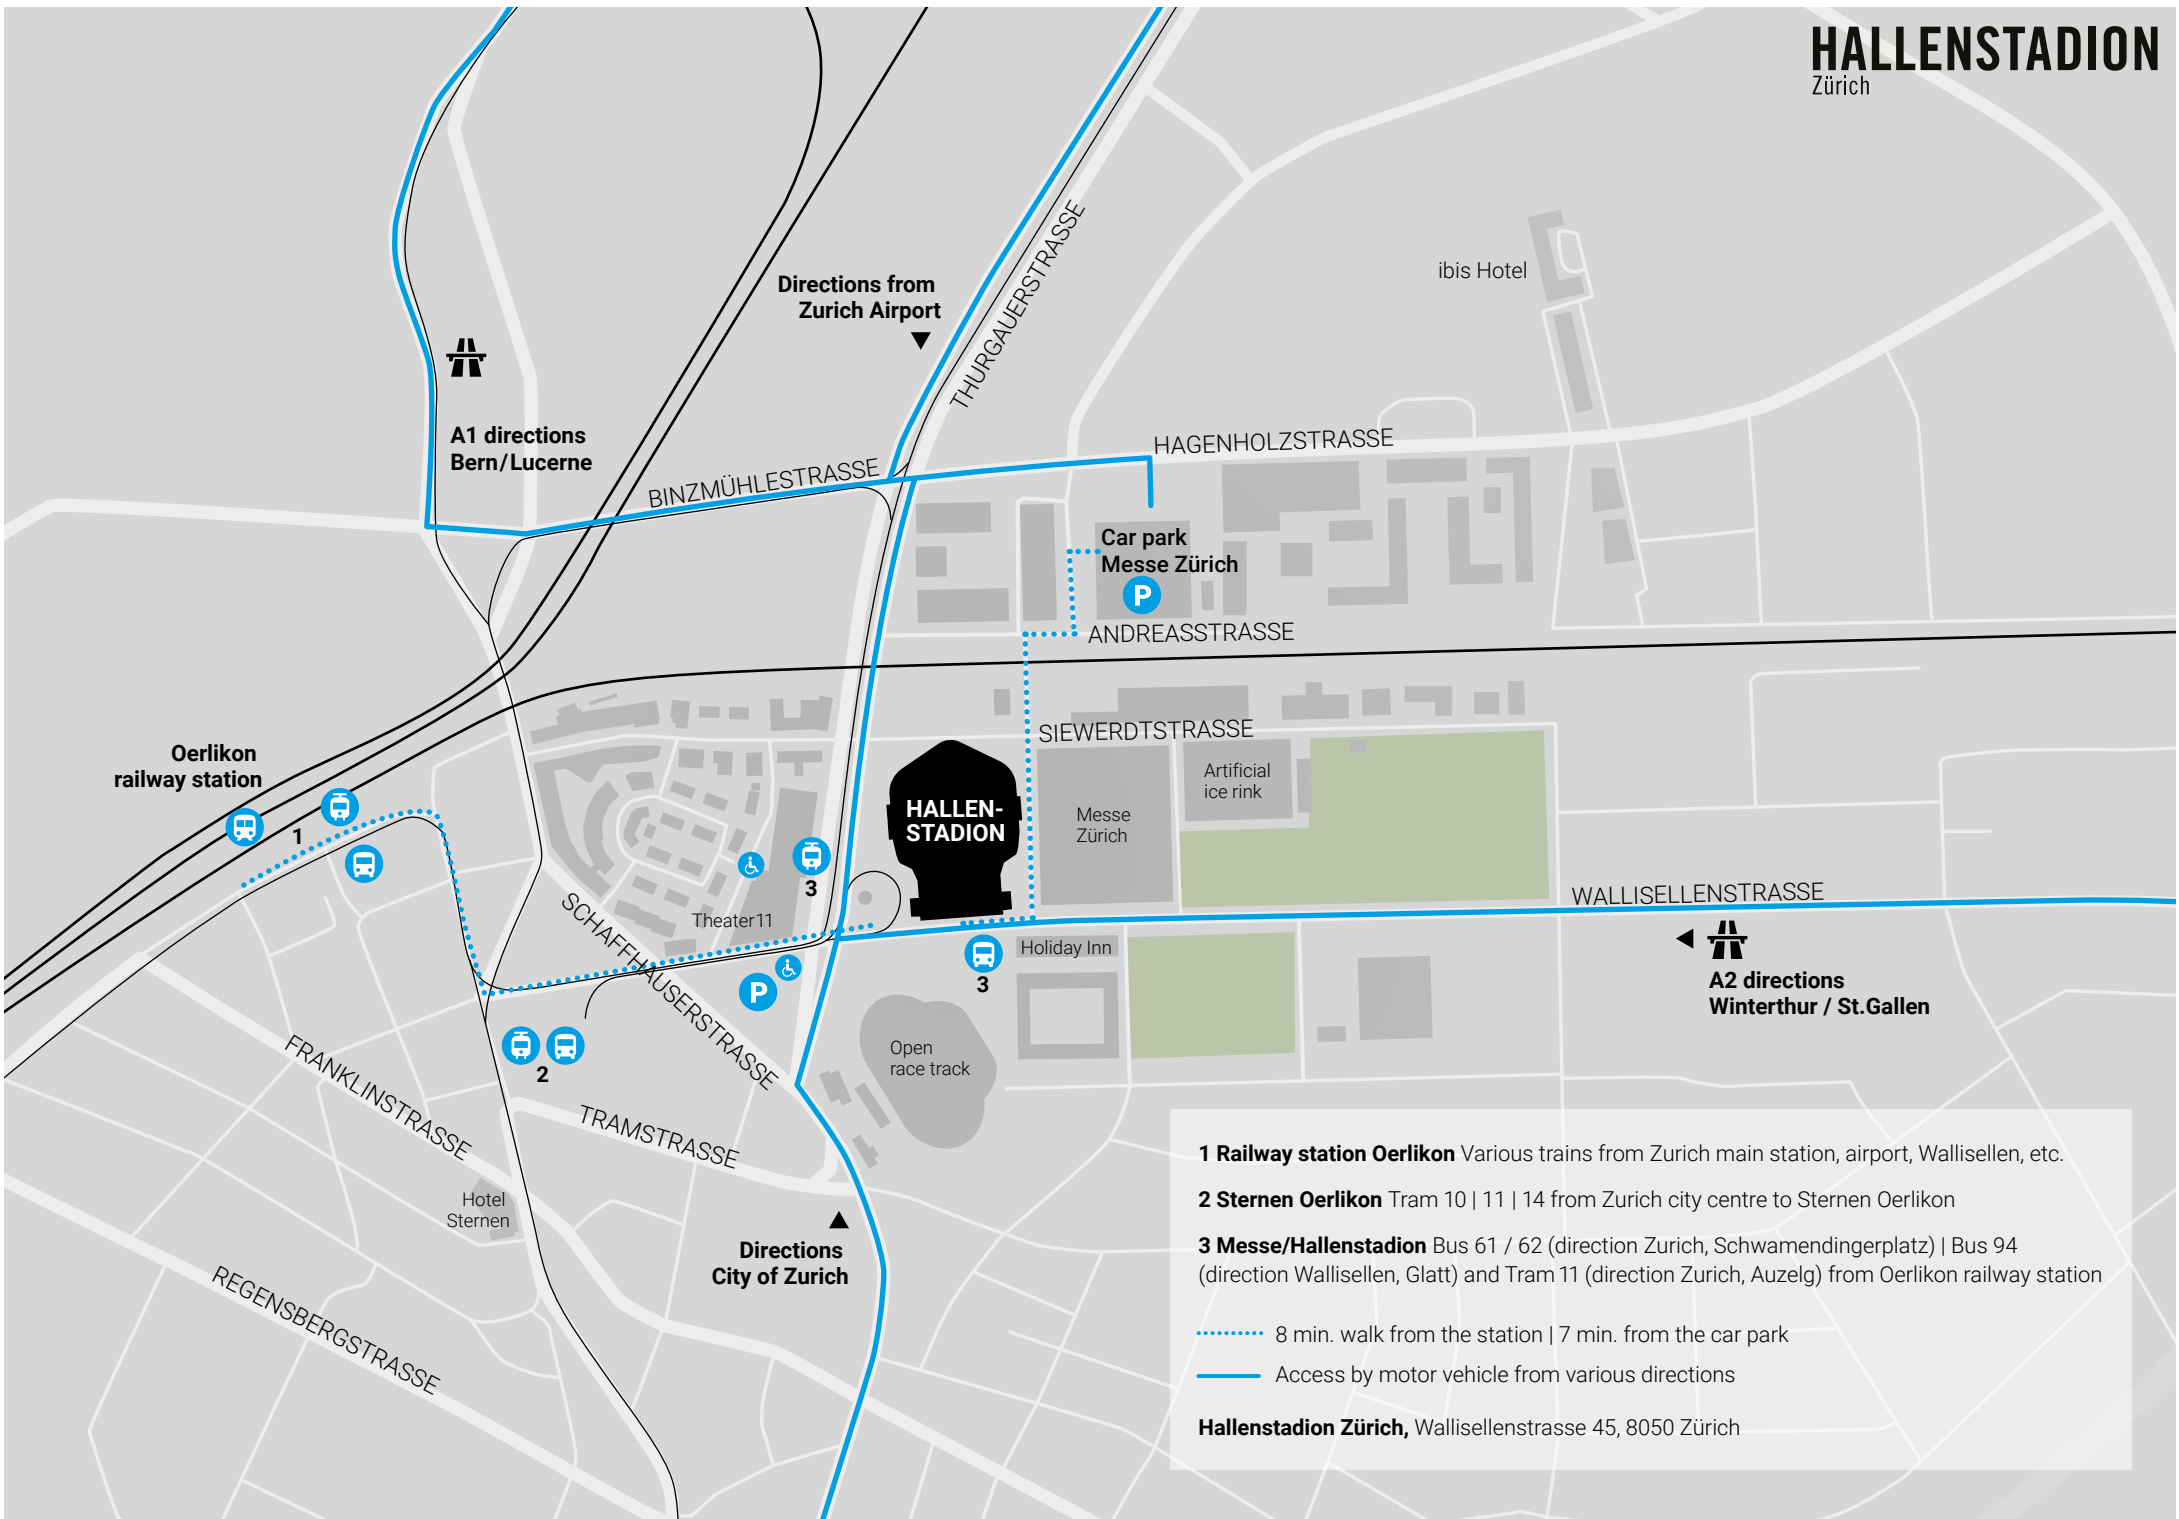

# HALLENSTADION

Zürich

**1 Railway station Oerlikon** Various trains from Zurich main station, airport, Wallisellen, etc.

**2 Sternen Oerlikon** Tram 10 | 11 | 14 from Zurich city centre to Sternen Oerlikon

**3 Messe/Hallenstadion** Bus 61 / 62 (direction Zurich, Schwamendingerplatz) | Bus 94 (direction Wallisellen, Glatt) and Tram 11 (direction Zurich, Auzeleg) from Oerlikon railway station

..... 8 min. walk from the station | 7 min. from the car park

— Access by motor vehicle from various directions

**Hallenstadion Zürich**, Wallisellenstrasse 45, 8050 Zürich

# HALLENSTADION Zürich

Direction  
Siewerdstrasse

Direction  
Wallisellenstrasse

- 1** Main entrance west
- 2** Main entrance east
- 3** Porter's lodge
- 4** VIP-Entrance / Topline restaurant
- 5** Media entrance
- 6** Catering delivery
- 7** Restaurant Frontline west
- 8** Restaurant Frontline east
- 9** Backstage entrance
- 10** Valet parking
- A** Gate A
- B** Gate B
- C** Gate C
- D** Passageway Gate D
- E** Driveway BPN
- F** Driveway BPN
- Bus stop Messe/Hallenstadion
- Tram stop Messe/Hallenstadion