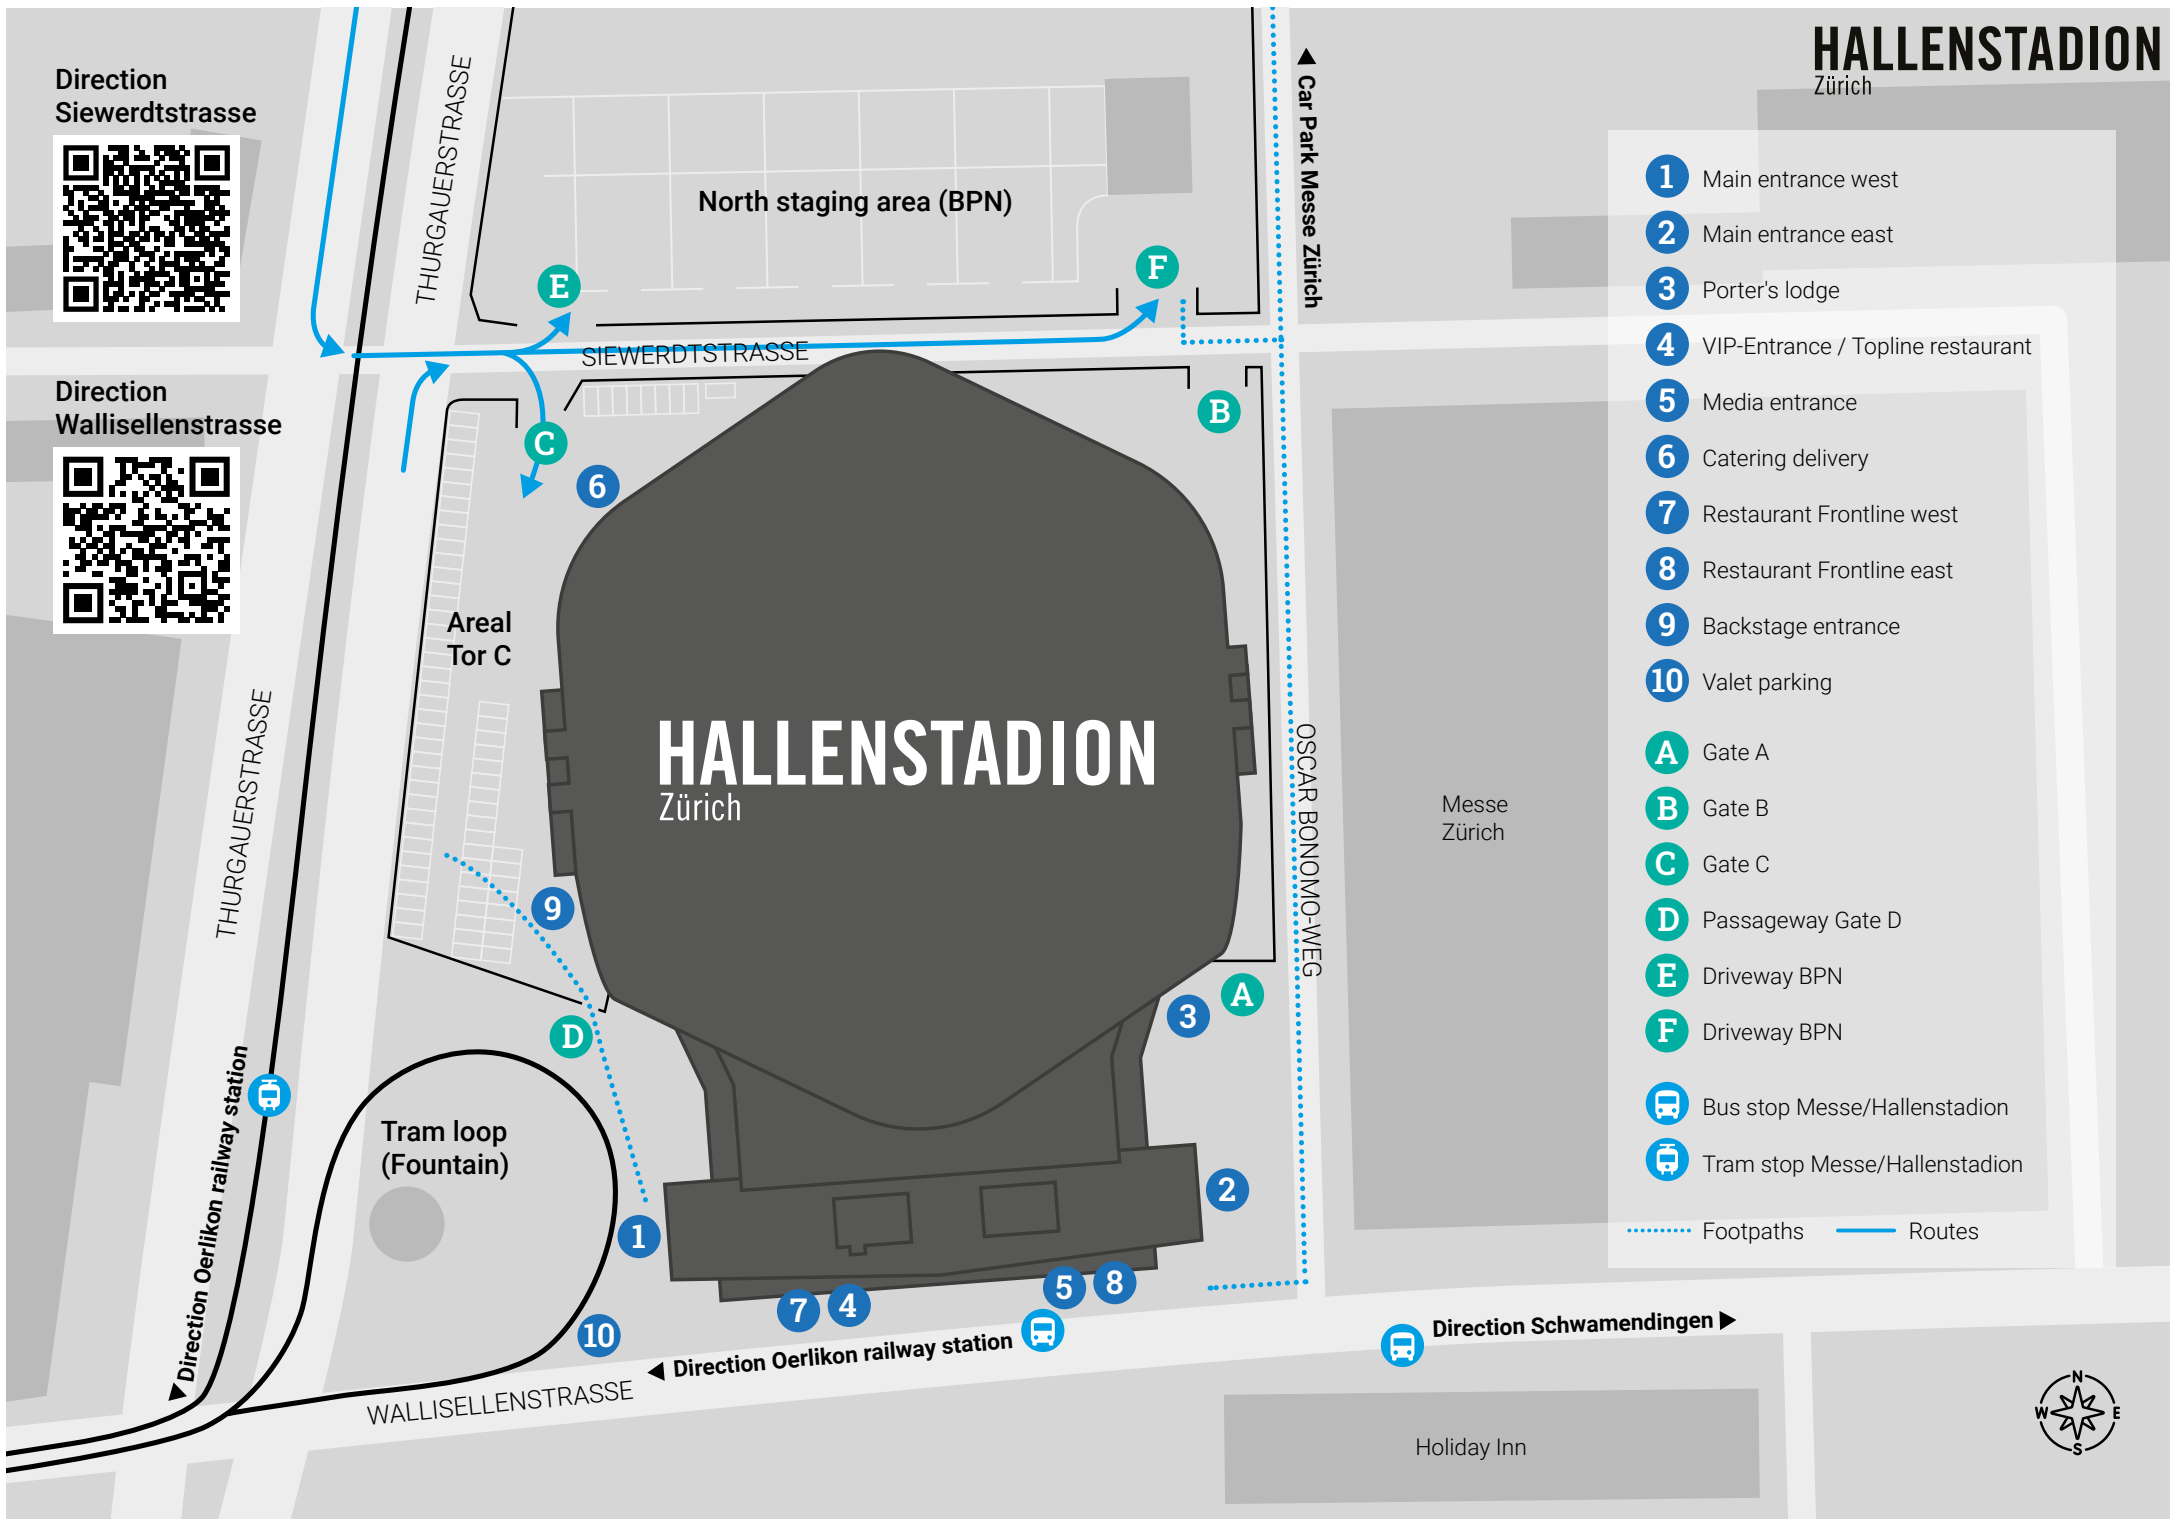

— Access by motor vehicle from various directions

**Hallenstadion Zürich**, Wallisellenstrasse 45, 8050 Zürich

# HALLENSTADION Zürich

Direction  
Siewerdstrasse

Direction  
Wallisellenstrasse

- 1** Main entrance west
- 2** Main entrance east
- 3** Porter's lodge
- 4** VIP-Entrance / Topline restaurant
- 5** Media entrance
- 6** Catering delivery
- 7** Restaurant Frontline west
- 8** Restaurant Frontline east
- 9** Backstage entrance
- 10** Valet parking
- A** Gate A
- B** Gate B
- C** Gate C
- D** Passageway Gate D
- E** Driveway BPN
- F** Driveway BPN
- Bus stop Messe/Hallenstadion
- Tram stop Messe/Hallenstadion